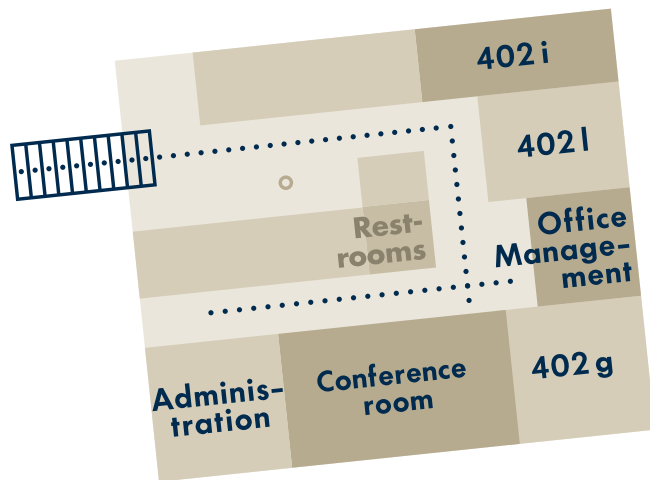

Upper floor (UF)

www.iai.spk-berlin.de
www.facebook.com/iai.berlin

Ibero-American Institute
Potsdamer Str. 37
10785 Berlin, Germany
Tel.: +49 (0)30 266 45-1500
Fax: +49 (0)30 266 35-1550
Email: iai@iai.spk-berlin.de

Opening hours Library:
Mon–Fri 9 a.m. – 7 p.m.
Sat 9 a.m. – 1 p.m.
Tel.: +49 (0)30 266 45-2210
Online catalog: www.iaicat.de

You can reach the IAI with the following public means of transportation: Bus: M 48 or M 85: bus stop “Kulturforum” M 29: bus stop “Potsdamer Brücke” U-/S-Bahn (Subway/commuter train): station “Potsdamer Platz” (U2, S1, S2) or “Mendelssohn-Bartholdy-Park” (U2)

Note for wheelchair users: Simón Bolívar Hall and Otto Braun Hall are only accessible for wheelchair users when they are accompanied by IAI personnel. We therefore ask that you register your visit one day ahead and that you arrive half an hour before the event.

Access to the library reading room is possible with a wheelchair via the main entrance throughout opening times and without previous registration.