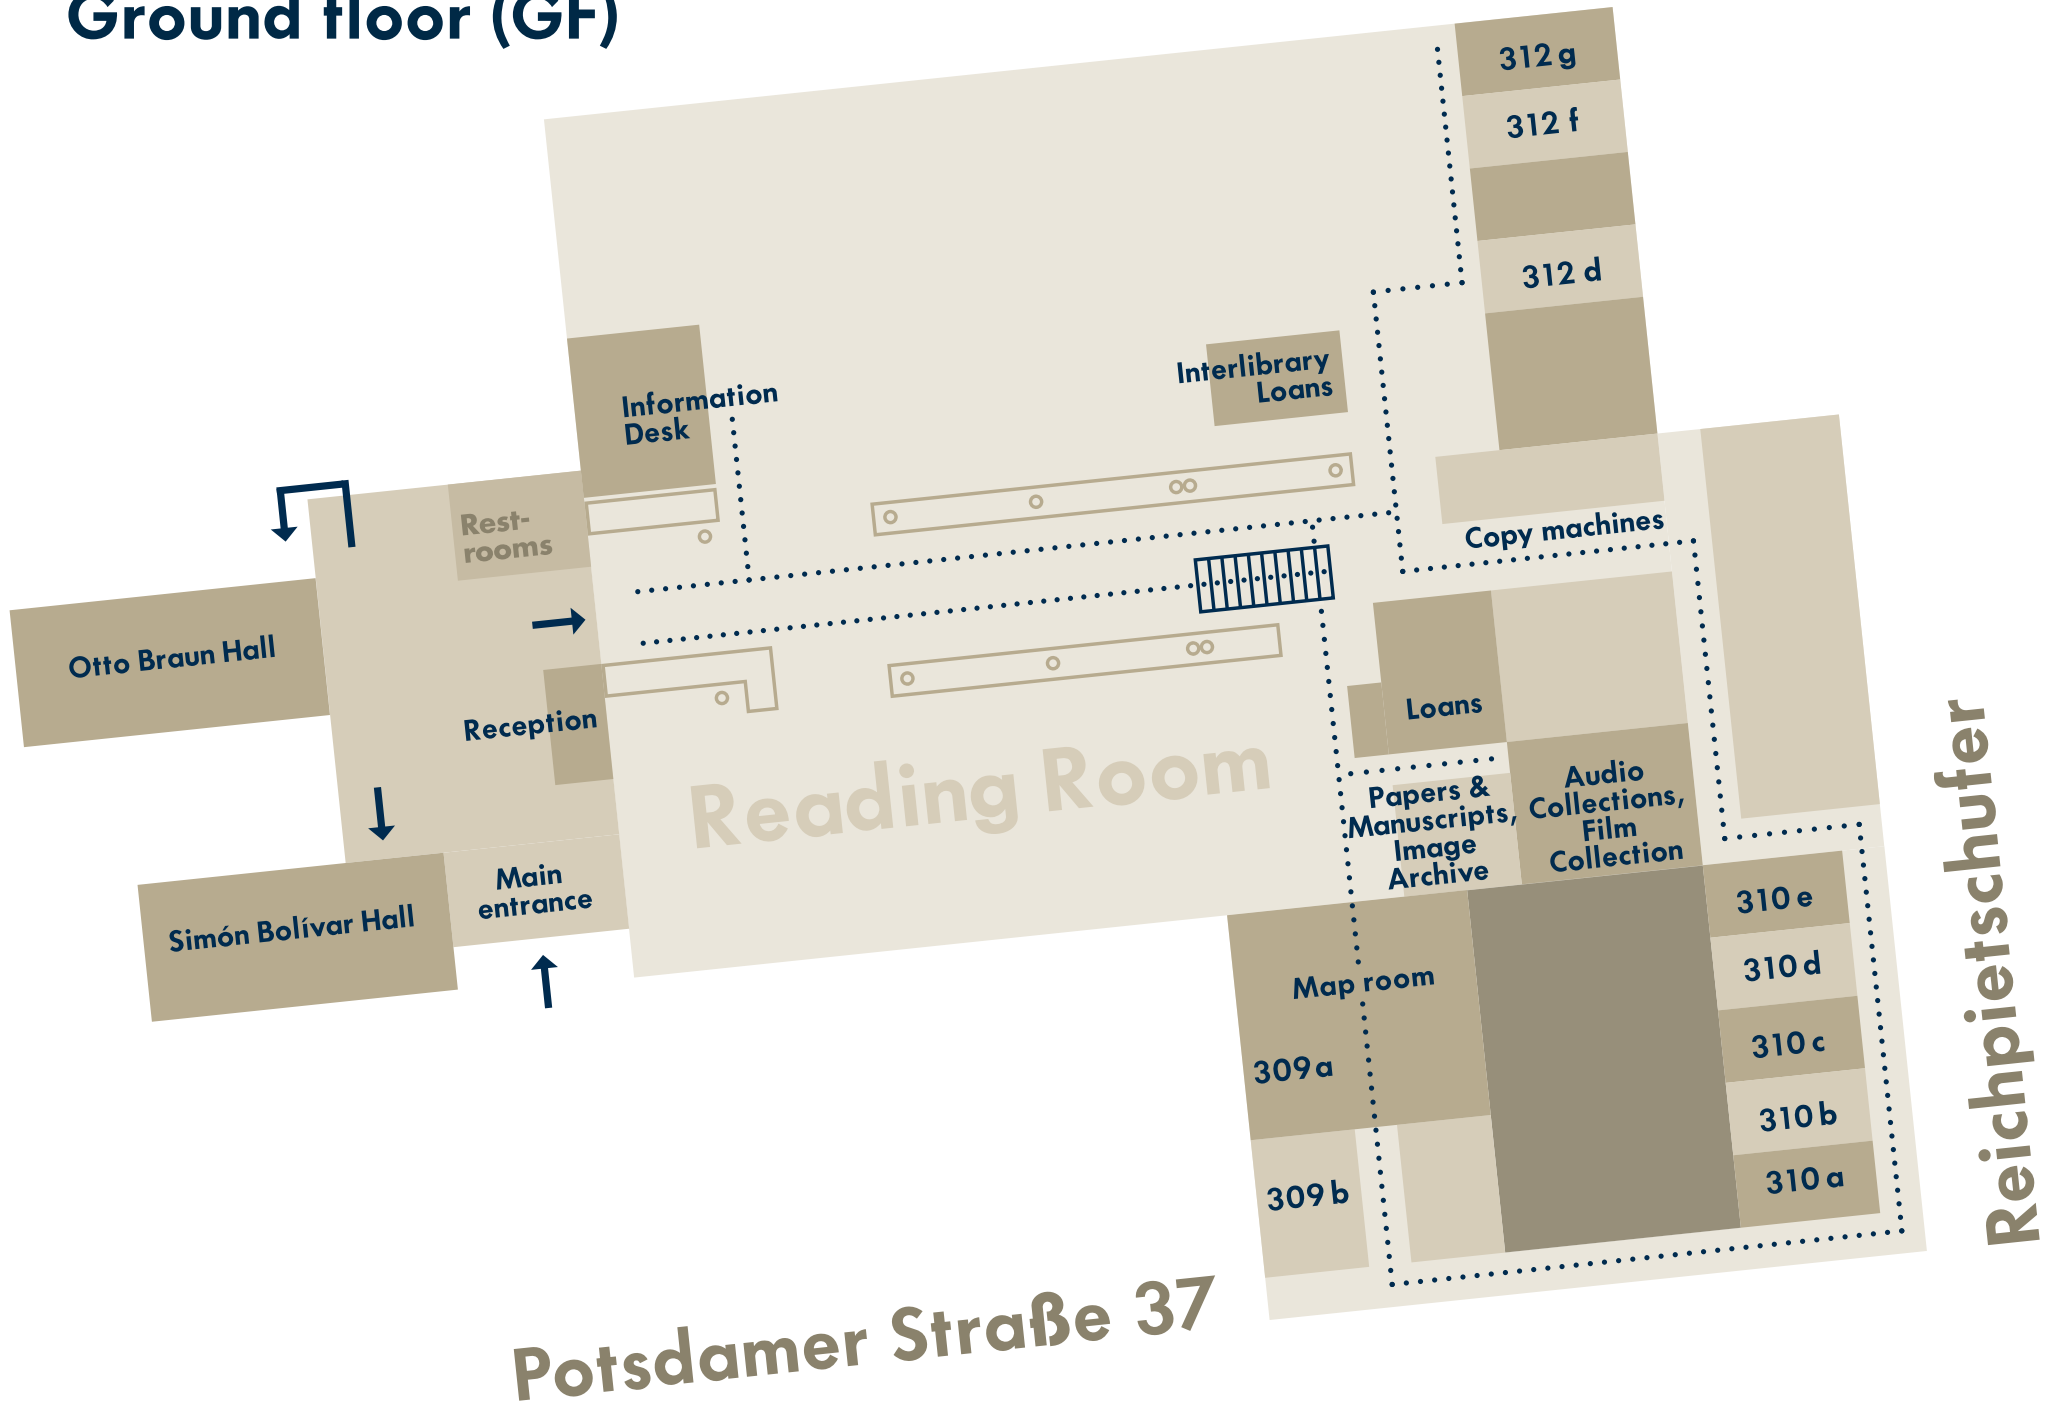

Ground floor (GF)